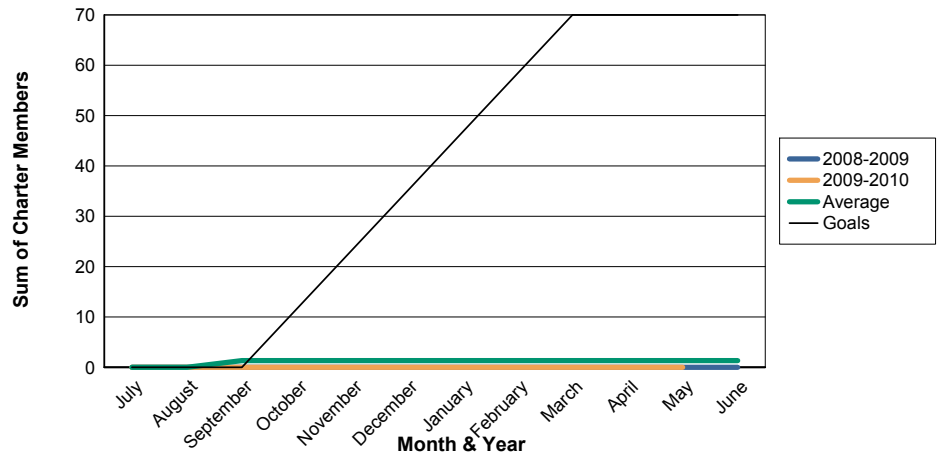

Sum of Charter Members/ Month & Year

For District 25 B