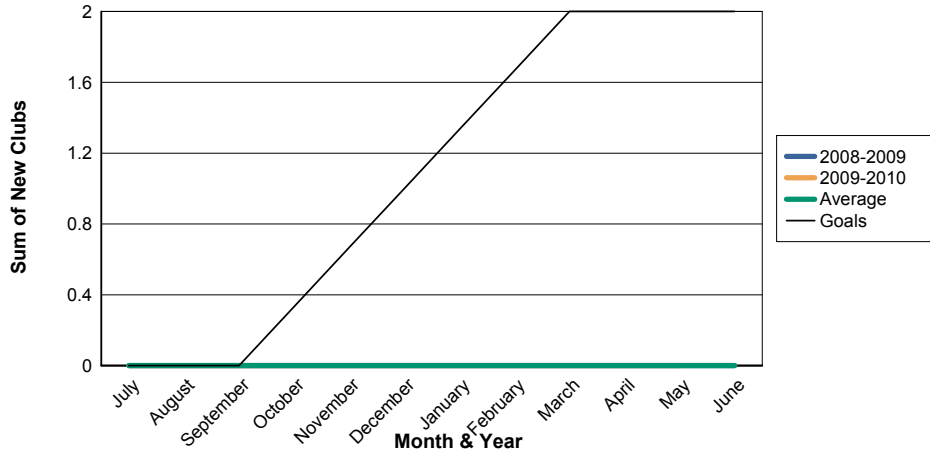

3 Year Comparisons for GMT Constitutional Area 1

By GMT District

As of May 2010

Sum of New Clubs/ Month & Year

For District 25 B

Sum of Dropped Clubs/ Month & Year

For District 25 B

Sum of Net Clubs/ Month & Year