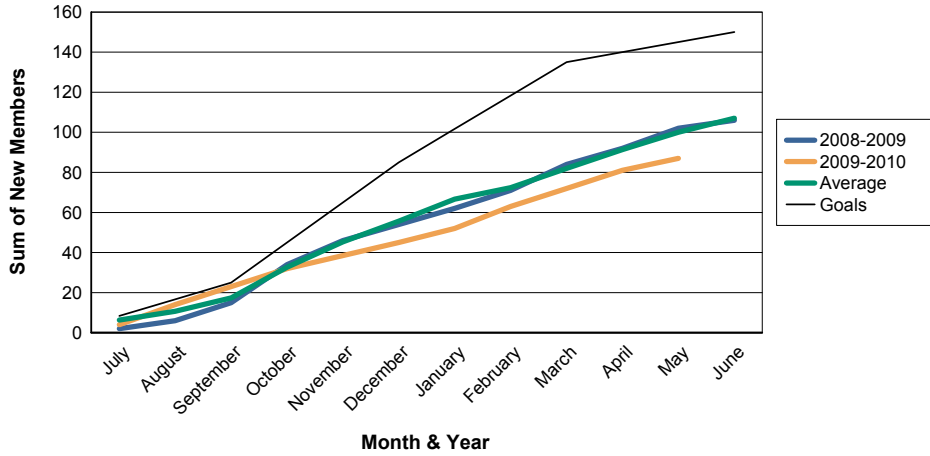

3 Year Comparisons for GMT Constitutional Area 1

By GMT District

As of May 2010

Sum of New Clubs/ Month & Year

For District 25 B

Sum of Dropped Clubs/ Month & Year

For District 25 B

Sum of Net Clubs/ Month & Year

For District 25 B

Sum of Charter Members/ Month & Year

For District 25 B

3 Year Comparisons for GMT Constitutional Area 1

By GMT District

As of May 2010

Sum of New Members/ Month & Year

For District 25 B

Sum of Dropped Members/ Month & Year

For District 25 B

Sum of Net Members/ Month & Year

For District 25 B