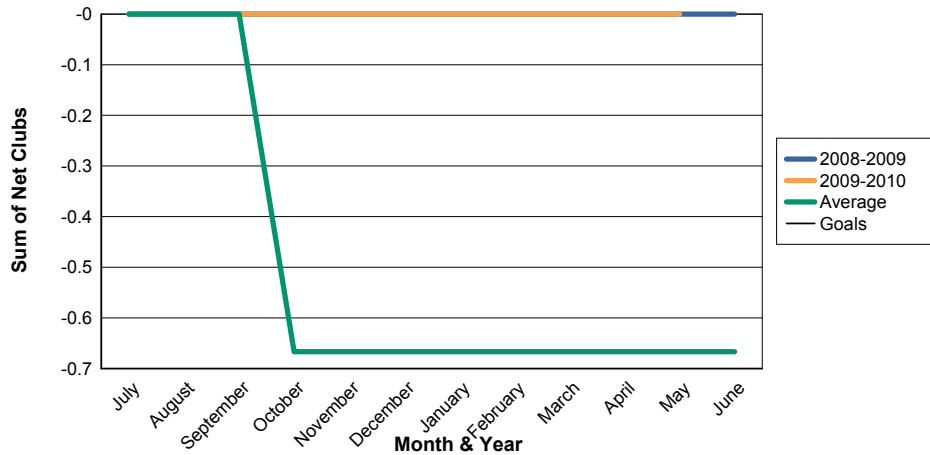

Sum of Net Clubs/ Month & Year

For District 25 B