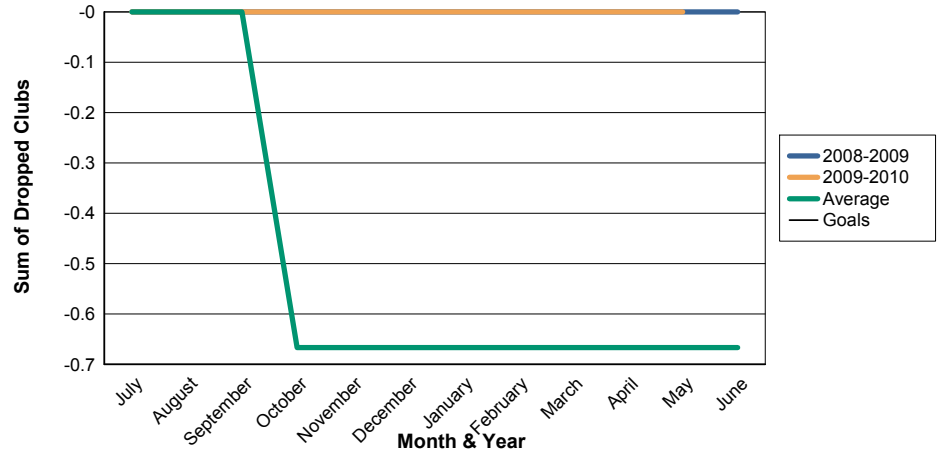

3 Year Comparisons for GMT Constitutional Area 1

By GMT District

As of May 2010

Sum of New Clubs/ Month & Year

For District 25 B

Sum of Dropped Clubs/ Month & Year

For District 25 B

Sum of Net Clubs/ Month & Year