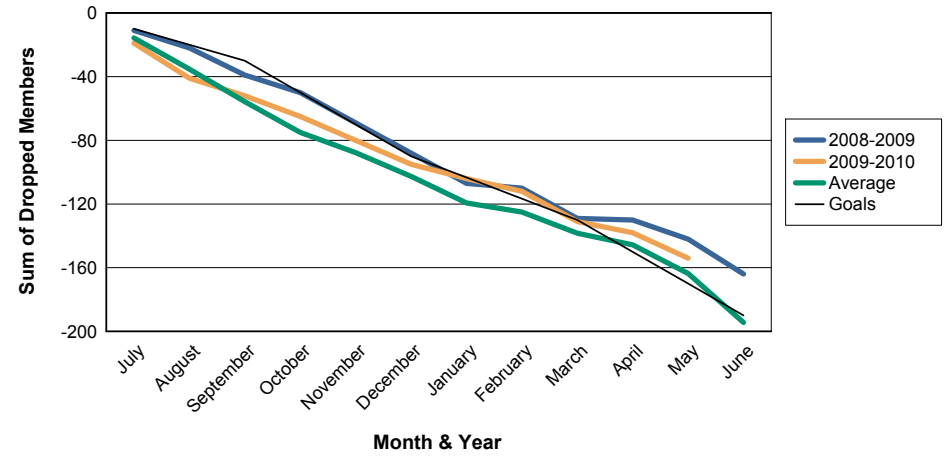

For District 25 B

Sum of Charter Members/ Month & Year

For District 25 B

3 Year Comparisons for GMT Constitutional Area 1

By GMT District

As of May 2010

Sum of New Members/ Month & Year

For District 25 B

Sum of Dropped Members/ Month & Year

For District 25 B

Sum of Net Members/ Month & Year

For District 25 B